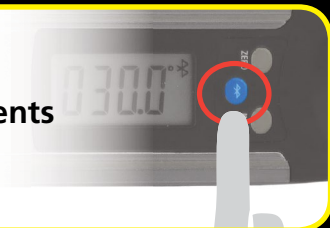

Press the ON/OFF
button to turn on.

PAIRING

LONG PRESS the
Bluetooth button
to start pairing mode.

CONNECT

the DIGITAL ANGLE FINDER
to your phone.

DIGITAL ANGLE FINDER

MEASURE

Easily determine the angle of any corner.

TRANSMIT

Simply send measurements to the ToolSmart™ app on your phone.

CALCULATE

Use the embedded calculator to figure out compound angles.

ESTIMATE

Quickly and easily determine the materials and tools needed.