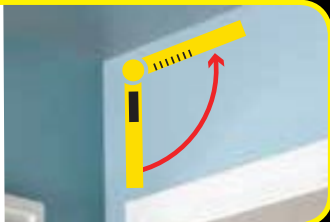

Press the ON/OFF
button to turn on.

PAIRING

LONG PRESS the
Bluetooth button
to start pairing mode.

CONNECT

the DIGITAL ANGLE FINDER
to your phone.

DIGITAL ANGLE FINDER

MEASURE

Easily determine the angle of any corner.

TRANSMIT

Simply send measurements to the ToolSmart™ app on your phone.

CALCULATE

Use the embedded calculator to figure out compound angles.

ESTIMATE

Quickly and easily determine the materials and tools needed.